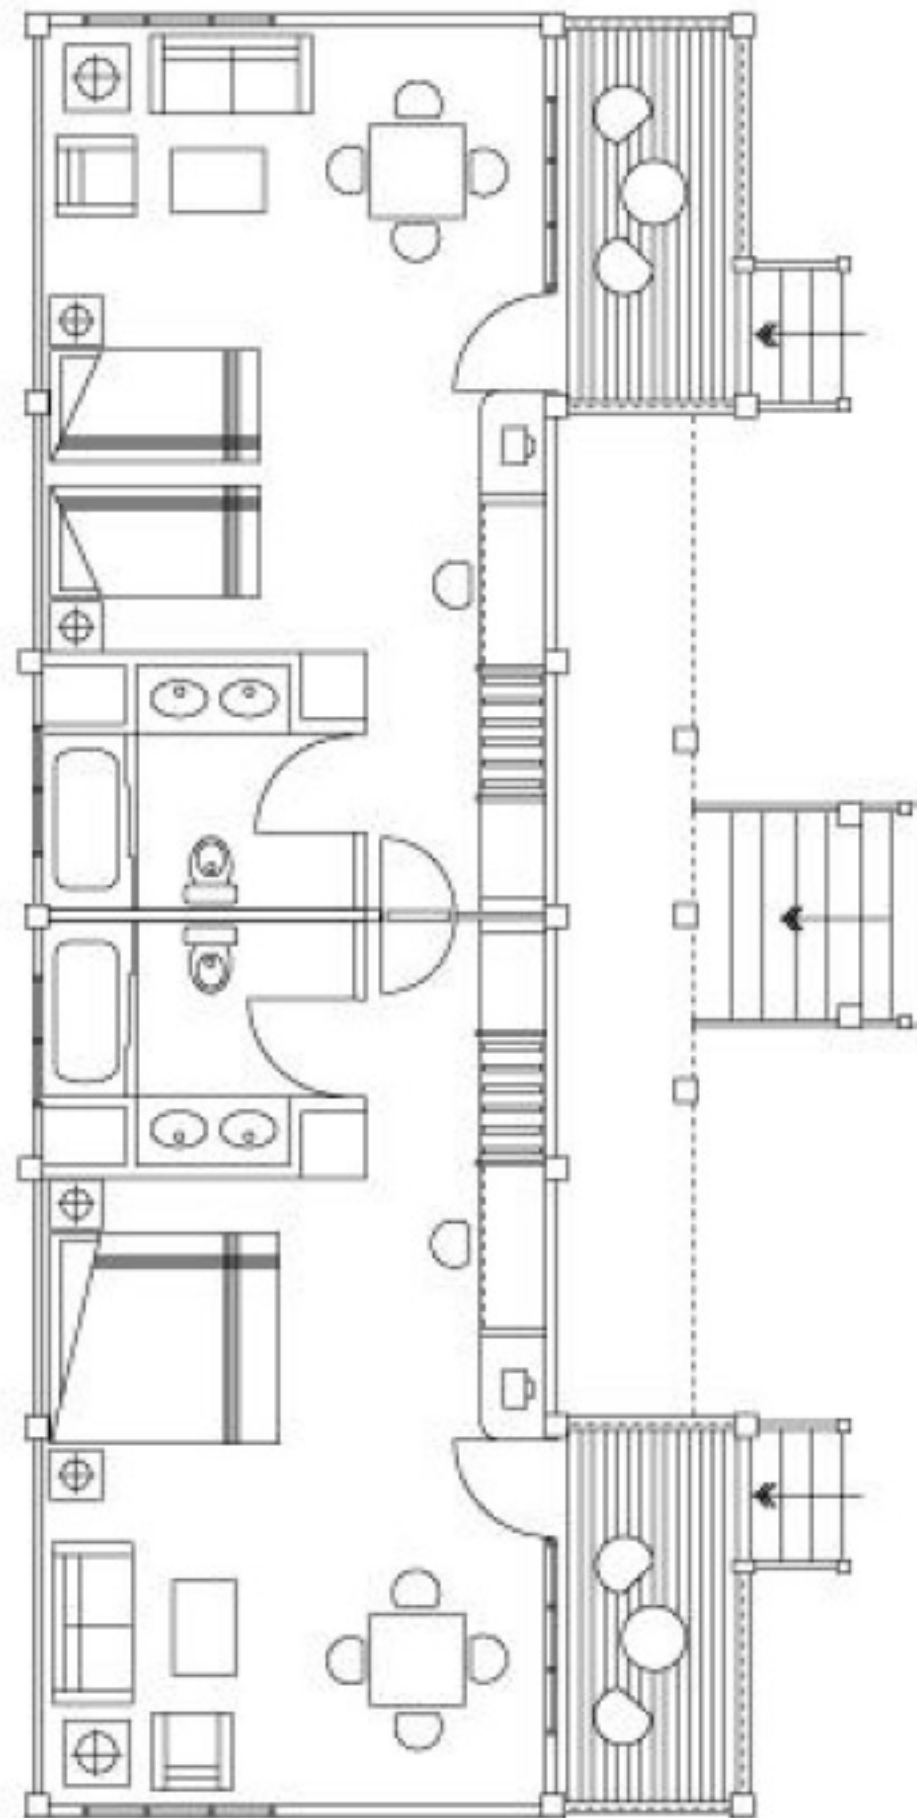

DELUXE CHALET

Deluxe Chalet

- 52 units • 40.32 Sq.m
- Double storey Malaysian-style timber framed chalet with balconies. 4 chalet rooms per chalet (*2 upstairs, 2 downstairs*) 1 family per room. All rooms are by beach fronting with large sitting area, equipped with long bath (*4 family on separate entrance*).