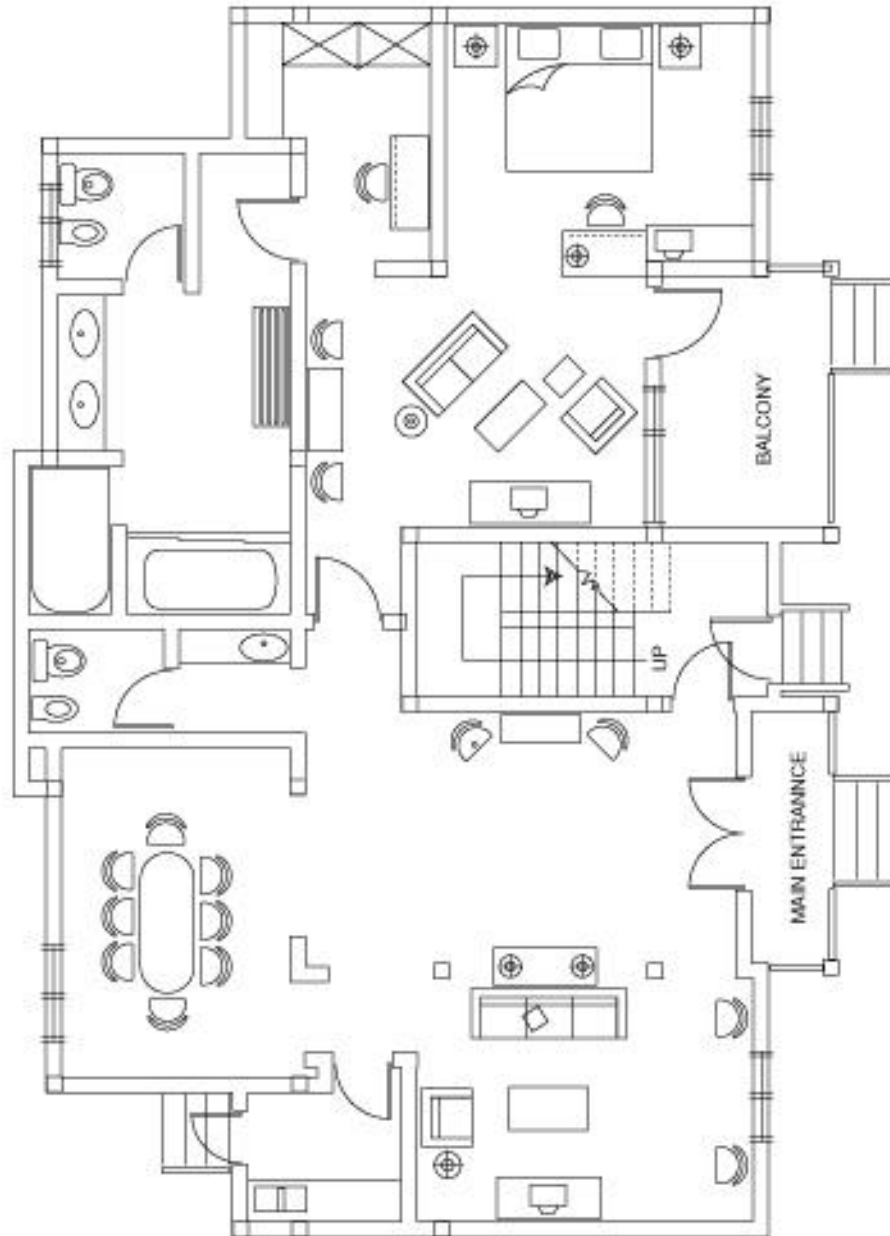

ROYAL SUITE

Royal Suite

- 1 unit • 135 Sq.m
- Malaysian - style timber framed chalet with seaview. The Royal Suite is a one bathroom suite with Jacuzzi, separate shower room, living room, dining room equipped with refrigerator & microwave oven.