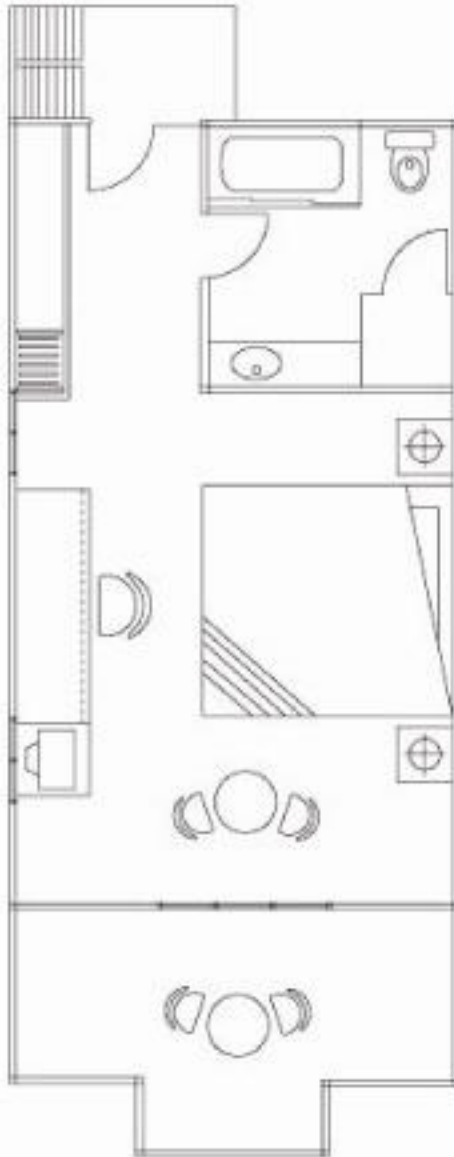

JUNIOR Chalet

Junior Suite

• 10 units • 54.14 Sq.m

• It is a unique chalet built on stilts right at the water's edge. All units equipped with private balcony, bath tub, sitting area and full amenities.