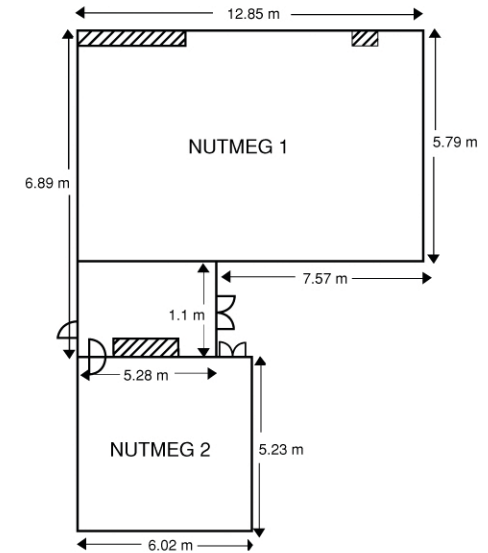

Berjaya Georgetown Hotel

Georgetown, Penang, Malaysia

Conference & Banquet Facilities

Room	Location	Dimension	Seating Capacity						
			Theatre	Classroom	U-Shape	Banquet	Cocktail	Boardroom	Buffet
Dewan Berjaya	7th Floor	40 x 18.5	900	500	95	600	1500	-	600
Berjaya I	7th Floor	17.5 x 15.5	250	165	50	220	250	-	170
Berjaya II	7th Floor	17.5 x 10.5	200	132	39	170	200	-	120
Berjaya III	7th Floor	18.5 x 14	300	165	50	240	300	-	180
Foyer	7th Floor	-	-	-	-	180	250	-	180
Clove	7th Floor	5.5 x 5	25	12	9	20	20	12	20
Cardamom	7th Floor	7.5 x 5.5	40	18	15	30	15	18	20
Coriander	7th Floor	7 x 3.5	-	-	-	-	-	18	-
Cinnamon	7th Floor	6 x 5.5	40	18	15	30	15	18	20
Nutmeg I	2nd Floor	13 x 6	100	45	25	80	80	30	50
Nutmeg II	2nd Floor	6 x 5.2	40	18	15	30	20	18	-