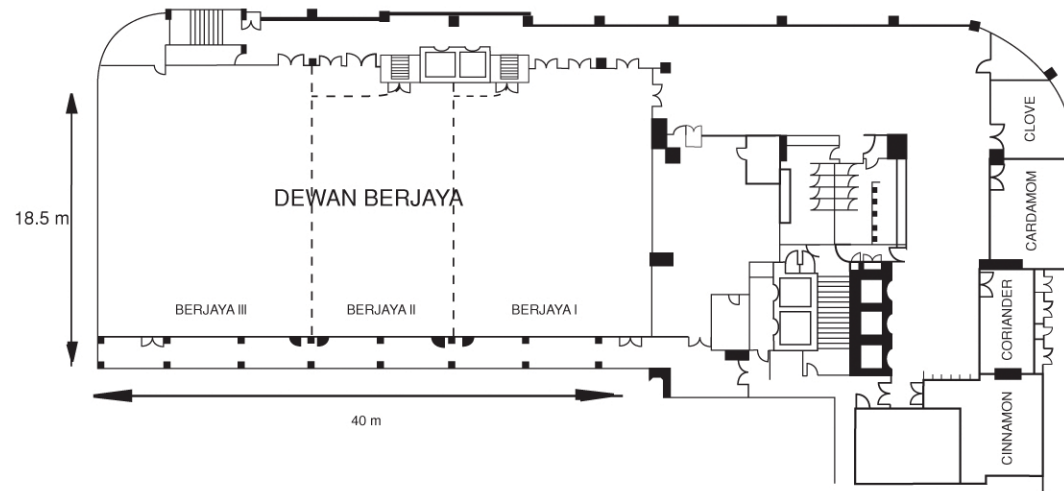

Berjaya Georgetown Hotel

Georgetown, Penang, Malaysia

Conference & Banquet Facilities

Room	Location	Dimension	Seating Capacity						
			Theatre	Classroom	U-Shape	Banquet	Cocktail	Boardroom	Buffet
Dewan Berjaya	7th Floor	40 x 18.5	900	500	95	600	1500	-	600
Berjaya I	7th Floor	17.5 x 15.5	250	165	50	220	250	-	170
Berjaya II	7th Floor	17.5 x 10.5	200	132	39	170	200	-	120
Berjaya III	7th Floor	18.5 x 14	300	165	50	240	300	-	180
Foyer	7th Floor	-	-	-	-	180	250	-	180
Clove	7th Floor	5.5 x 5	25	12	9	20	20	12	20
Cardamom	7th Floor	7.5 x 5.5	40	18	15	30	15	18	20
Coriander	7th Floor	7 x 3.5	-	-	-	-	-	18	-
Cinnamon	7th Floor	6 x 5.5	40	18	15	30	15	18	20
Nutmeg I	2nd Floor	13 x 6	100	45	25	80	80	30	50
Nutmeg II	2nd Floor	6 x 5.2	40	18	15	30	20	18	-