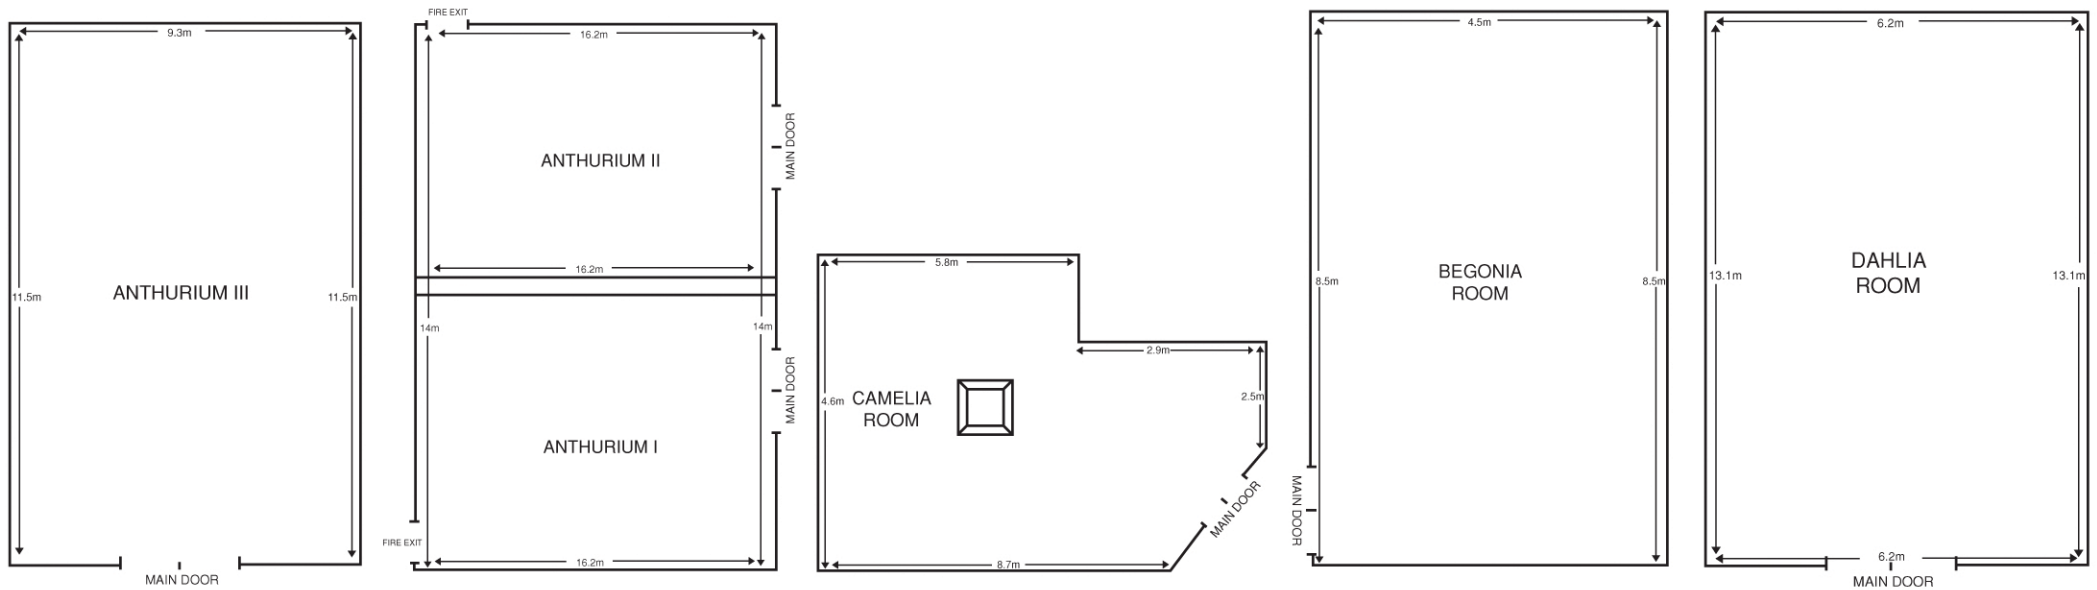

Berjaya Hills Golf & Country Club

Berjaya Hills, Pahang, Malaysia

Conference & Banquet Facilities

Room	Location	Dimension(m)	Seating Capacity						
			U-Shape	Classroom	Theatre	Banquet	Cocktail	Boardroom	Buffet
Anthurium Hall	Sport Complex	16.2 x 14	45	150	200	180	200	60	140
Anthurium Hall I	Sport Complex	16.2 x 7	40	72	90	80	100	46	60
Anthurium Hall II	Sport Complex	16.2 x 7	40	72	90	80	100	46	60
Anthurium Hall III	Sport Complex	11.5 x 9.3	32	46	70	60	90	38	40
Begonia	Club House	8.5 x 4.5	18	20	30	-	30	18	-
Camelia	Club House	8.7 x 4.6	18	20	30	-	30	18	-
Dahlia	Club House	13.1 x 6.2	20	20	30	-	40	20	-