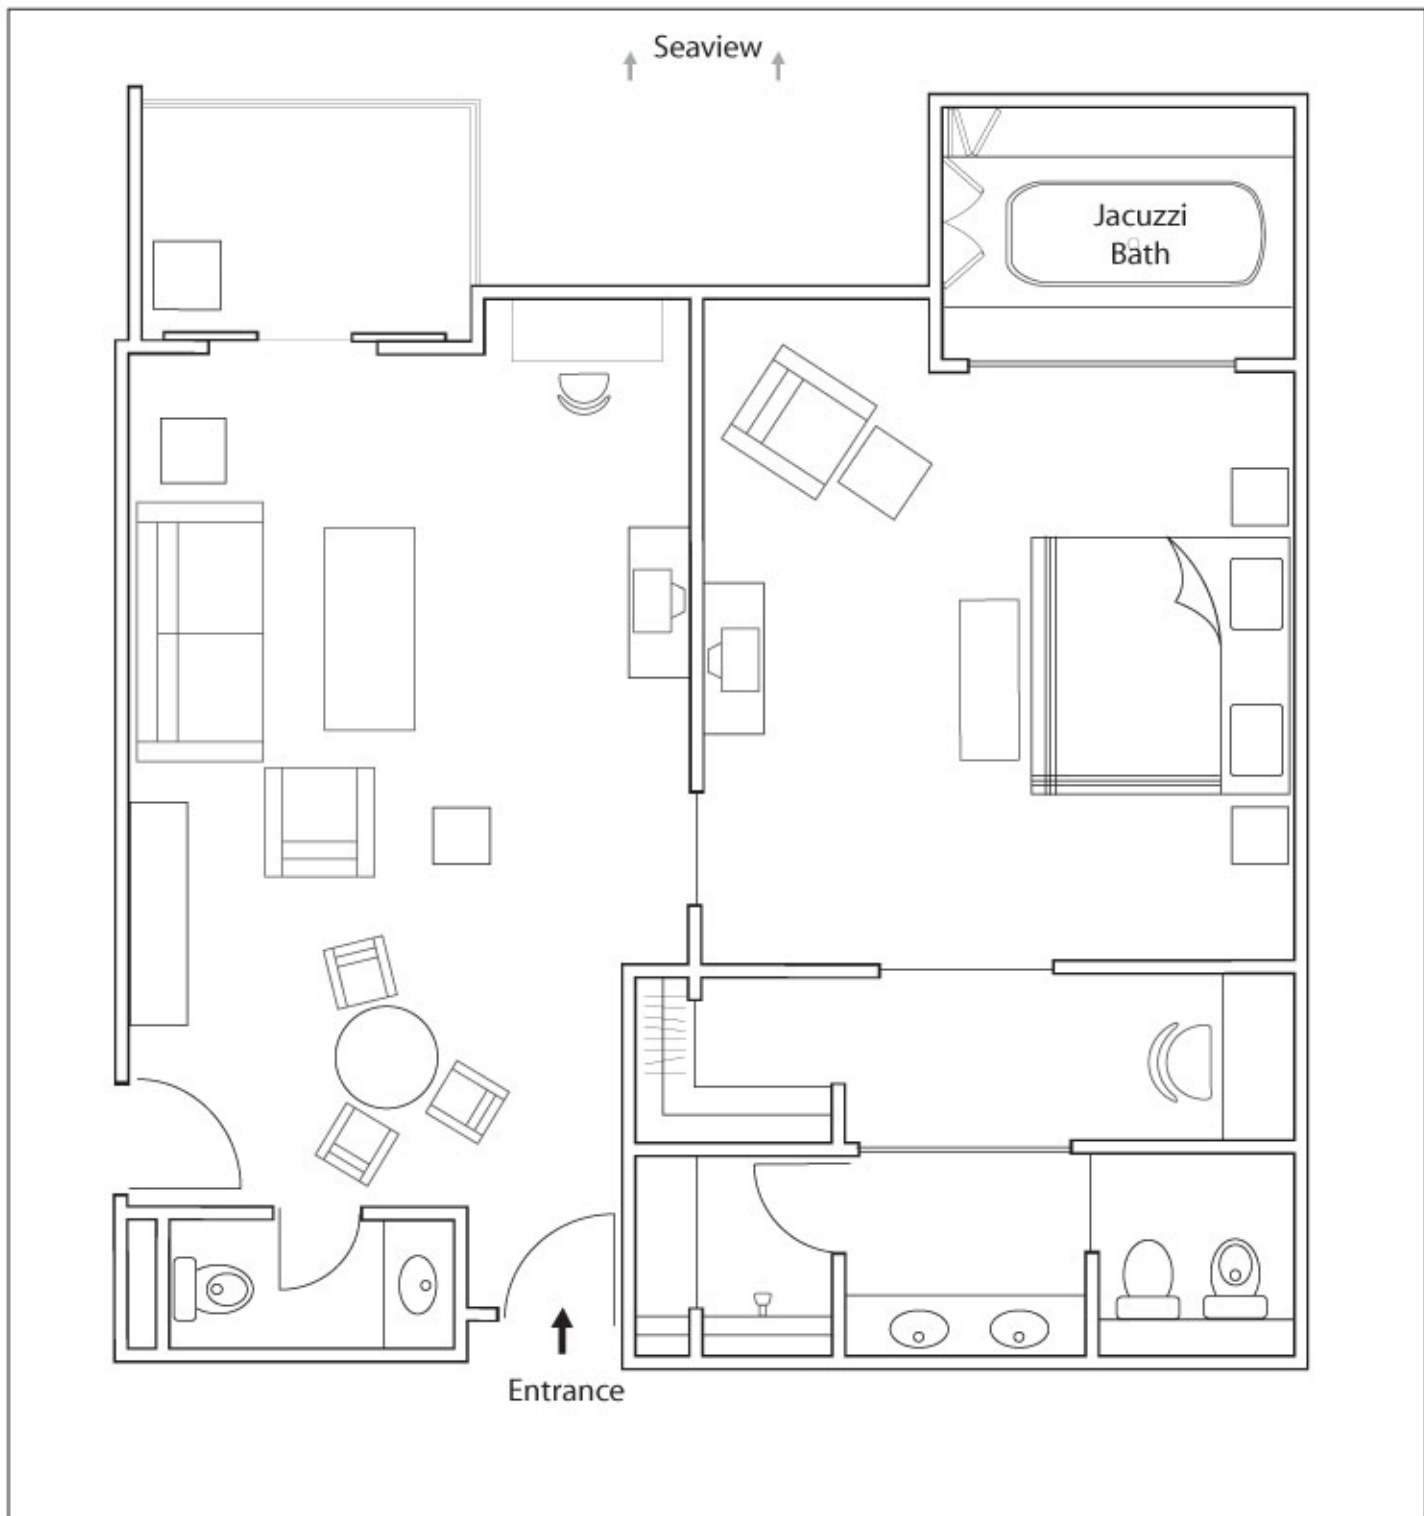

Berjaya Redang Beach Resort

Premier Suite (Seaview) (100 Sq. meter)