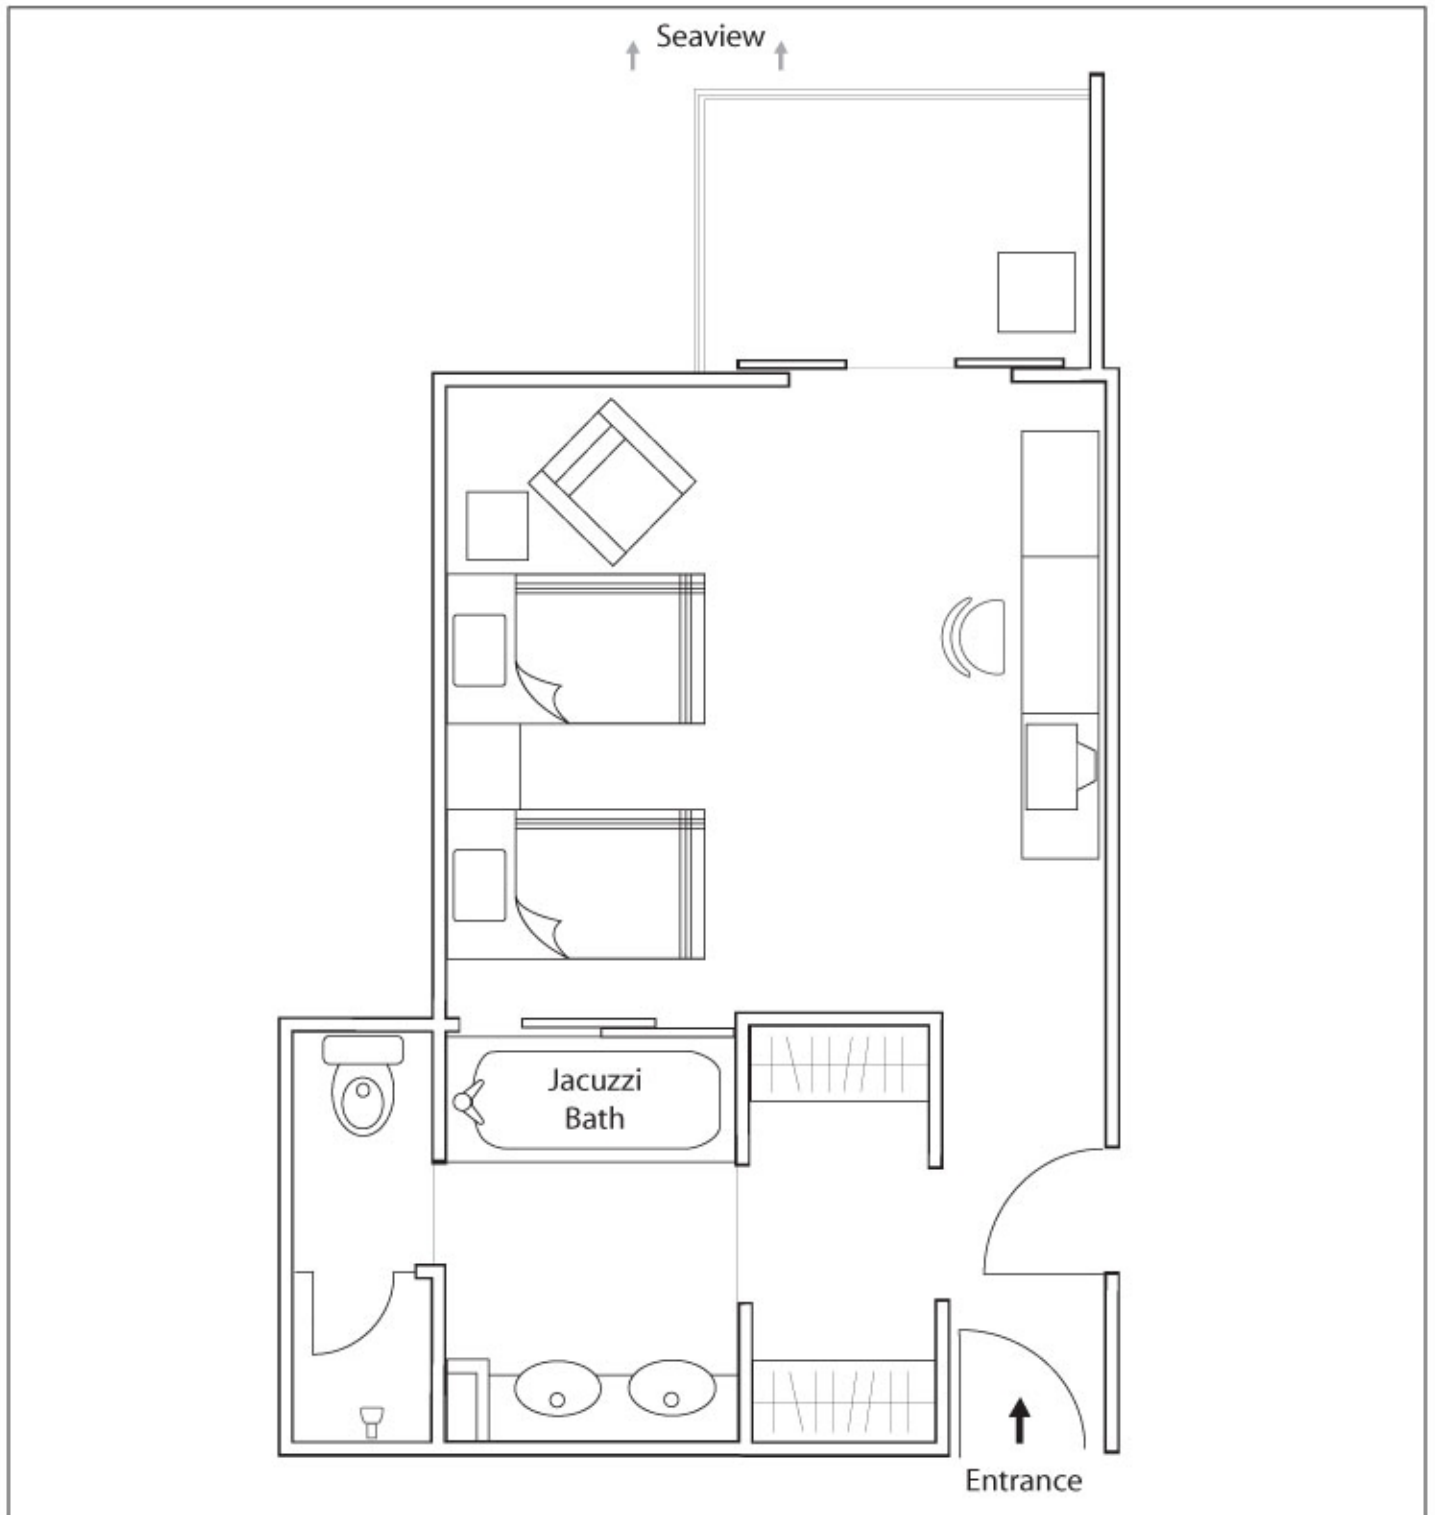

Berjaya Redang Beach Resort

Premier Room (Seaview) (54 Sq. meter)